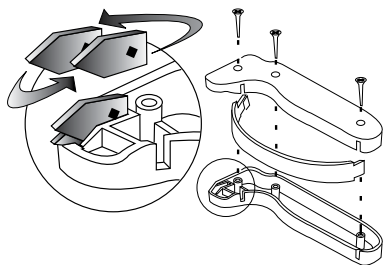

AccuSharp® Tungsten Carbide Replacement Blades

For the best possible sharpening edge, we only use the finest American-made diamond-honed tungsten carbide available. These blades are reversible for double the life. Most users report an average life of five to ten years between replacements. Beware of other brands that use inexpensive imported carbide. Insist on AccuSharp®.

(003C)

MADE IN THE USA

AccuSharp® Honing Solution

AccuSharp® Honing Solution is ideal for all traditional natural stone sharpening. This solution protects stones from clogging and provides a smooth sharpening surface for your knives and tools.

(068C)

MADE IN THE USA