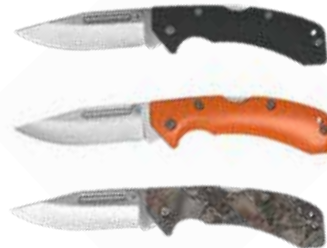

(701C)

(703C)

(704C)

(709C)

Actual Size: 7" Open | 4" Closed | 3" Blade

AccuSharp® Lockback Knife

This lightweight stainless steel knife features a removable one-hand opening pin, Allen wrench, safety lock, and a comfortable G10 handle grip in three of our top-selling colors: black, blaze-orange, and camouflage.

(711C)

(712C)

(713C)

Actual Size: 8" Open | 4.5" Closed | 3.5" Blade

ParaForce® Lockback Knife

The ParaForce® Lockback Knife is lightweight, durable, and ideal for everyday carry. This folding knife features a belt clip, 3" 420 stainless steel blade, and a safety lock. This handy knife fits comfortably in your pocket and safely in the palm of your hand.