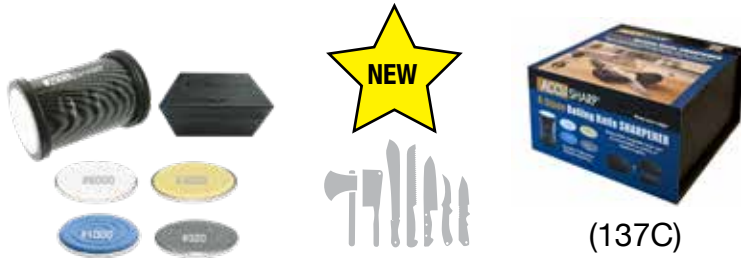

AccuSharp® 4–Stone Rolling Knife Sharpener

The 4–Stone Rolling Knife Sharpener features dual sharpening stones that quickly restore dull blades and eliminate burrs. Its user-friendly design includes a detachable magnetic knife base that accommodates various blade heights and can store extra sharpening stones. With four pre-set sharpening angles (15°, 17°, 20°, and 25°), it's ideal for both everyday kitchen knives and specialty blades.