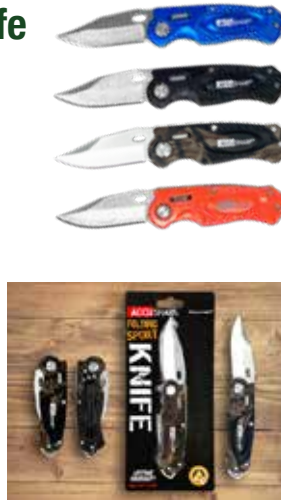

AccuSharp® Folding Sport Knife

This knife is constructed of anodized aluminum and stainless steel, providing years of rust-free use. The belt clip ensures that this knife will always be by your side when you need it. The wheel lock feature keeps this knife securely locked open or closed, and includes a glass breaker for emergencies and rescue. A great pocket-knife for camping, hiking, and everyday carry. Available in blue, black, camouflage, and orange.

(701C)