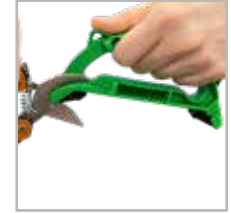

Sharpens:

Lawn Mower Blades

(100C)

(101C)

(102C)

Use to Sharpen Double Beveled Edge Blades (Axes and Knives)

Use to Sharpen Single Beveled Edge Blades (Pruners, Lawn Mower Blades, etc.)

Use to Sharpen Scissors

Sharpens:

Pruners

Knives

Scissors

Hatchets

AccuSharp® Axe & Tool Sharpener

The Axe & Tool Sharpener is quick and easy to use. This sharpener is excellent for sharpening axes and other large garden tools. The pre-angled tungsten carbide inserts make quick work of sharpening your garden tools, both single-beveled and double-beveled edges, with just a few strokes. Use Slot 1 for double-beveled edge tools like axes and hatchets. Use Slot 2 for single-beveled edge tools like mower blades, garden shears, shovels, and more.