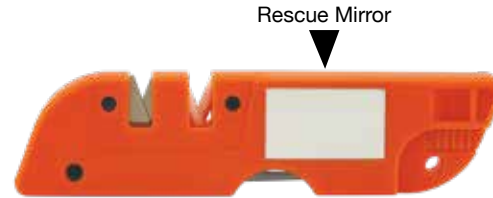

AccuSharp® Explorer Outdoor Survival Tool with Built-in Knife & Tool Sharpener

With diamond-honed tungsten carbide blades and fine ceramic rods, this outdoor survival tool and sharpener keeps your knives sharp and finely honed at all times. Its unique diamond-tapered rod is perfect for sharpening gut-hook knives and serrated edges, while a central groove allows you to sharpen fishhooks and pointed objects. This multi-functional tool also features a built-in fire starter, compass, emergency whistle (tested to 120 dB), and SOS mirror, making it an indispensable companion for any outdoor adventurer.

Coarse Grit: 400
Fine Grit: 1500

(735C)